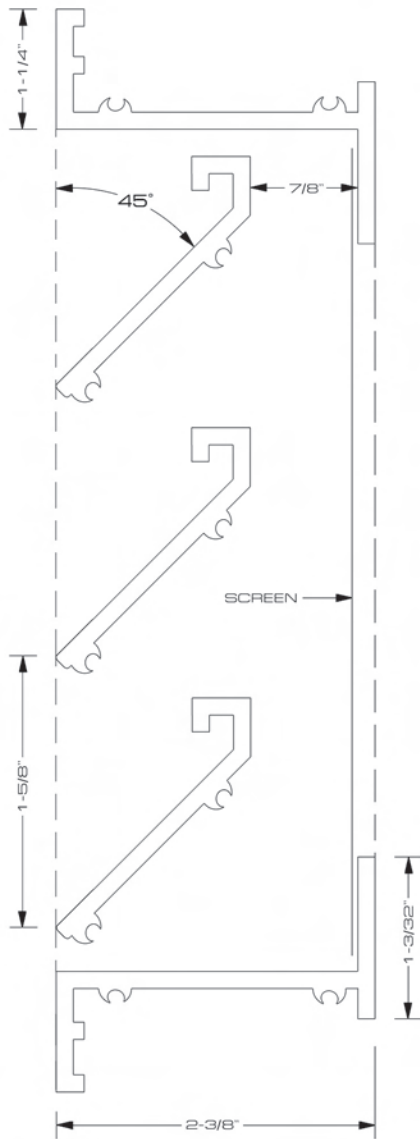

**EXTRUDED ALUMINUM LOUVER
MODEL L200**

OPTIONS

- 2-3/8" SLEEVE
- FLANGLSS
- SCREENS - MANY OPTIONS
- SCREENS
- IN REMOVABLE FRAMES

NO FLANGE

SLEEVE

2-3/8"