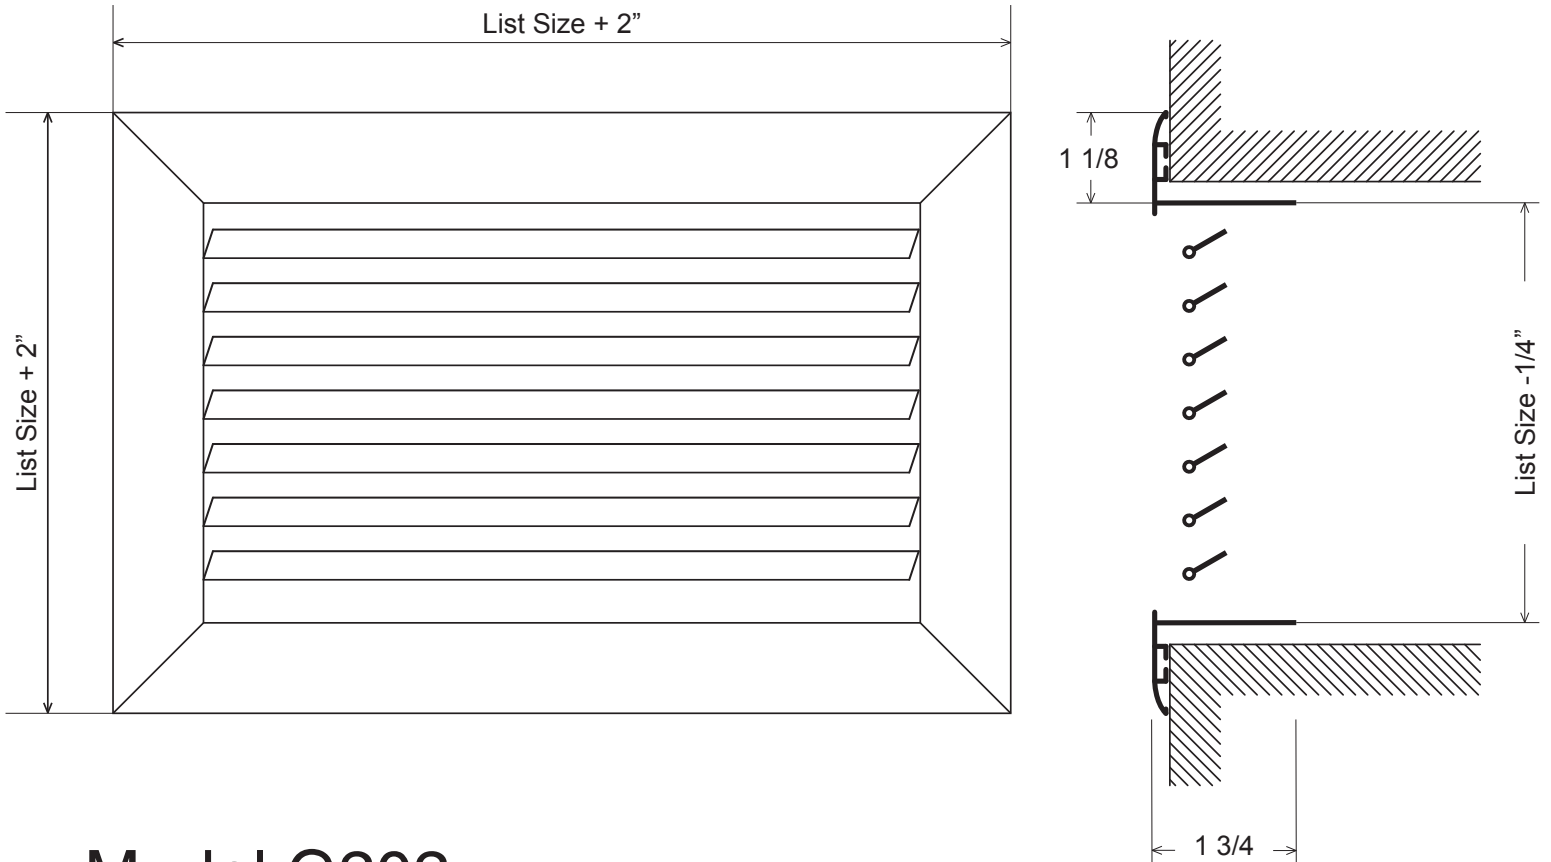

Return Grilles

Model G202

ALL ALUMINUM CONSTRUCTION
30° BLADES
5/8 BLADE SPACING
BLADES OVER 24" ARE NON ADJUSTABLE
WHITE OR MILL FINISH
CUSTOM FINISHING CAN BE QUOTED

MODELS:

- G202L BLADES PARALLEL TO LONG DIMENSION/MILL
- G202S BLADES PARALLEL TO SHORT DIMENSION/MILL
- G202LW BLADES PARALLEL TO LONG DIMENSION/WHITE
- G202SW BLADES PARALLEL TO SHORT DIMENSION/WHITE