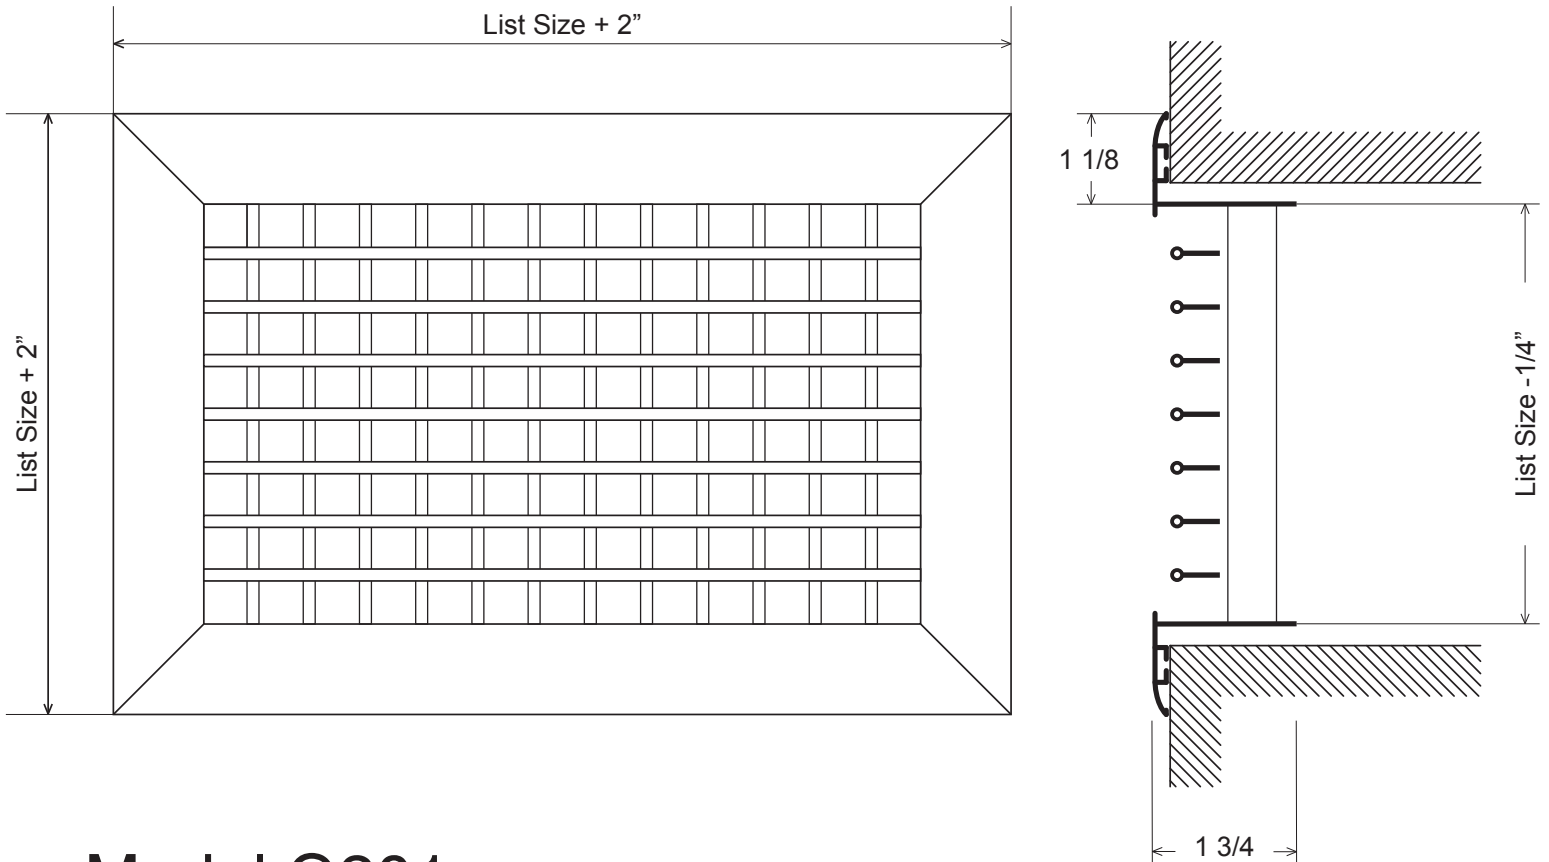

*Supply & Return Grilles
Double Deflection*

Model G201

ALL ALUMINUM CONSTRUCTION
FULLY ADJUSTABLE BLADES
5/8 BLADE SPACING
BLADES OVER 24" ARE NON ADJUSTABLE
WHITE OR MILL FINISH
CUSTOM FINISHING CAN BE QUOTED

MODELS:

G201L BLADES PARALLEL TO LONG DIMENSION/MILL
G201S BLADES PARALLEL TO SHORT DIMENSION/MILL
G201LW BLADES PARALLEL TO LONG DIMENSION/WHITE
G201SW BLADES PARALLEL TO SHORT DIMENSION/WHITE