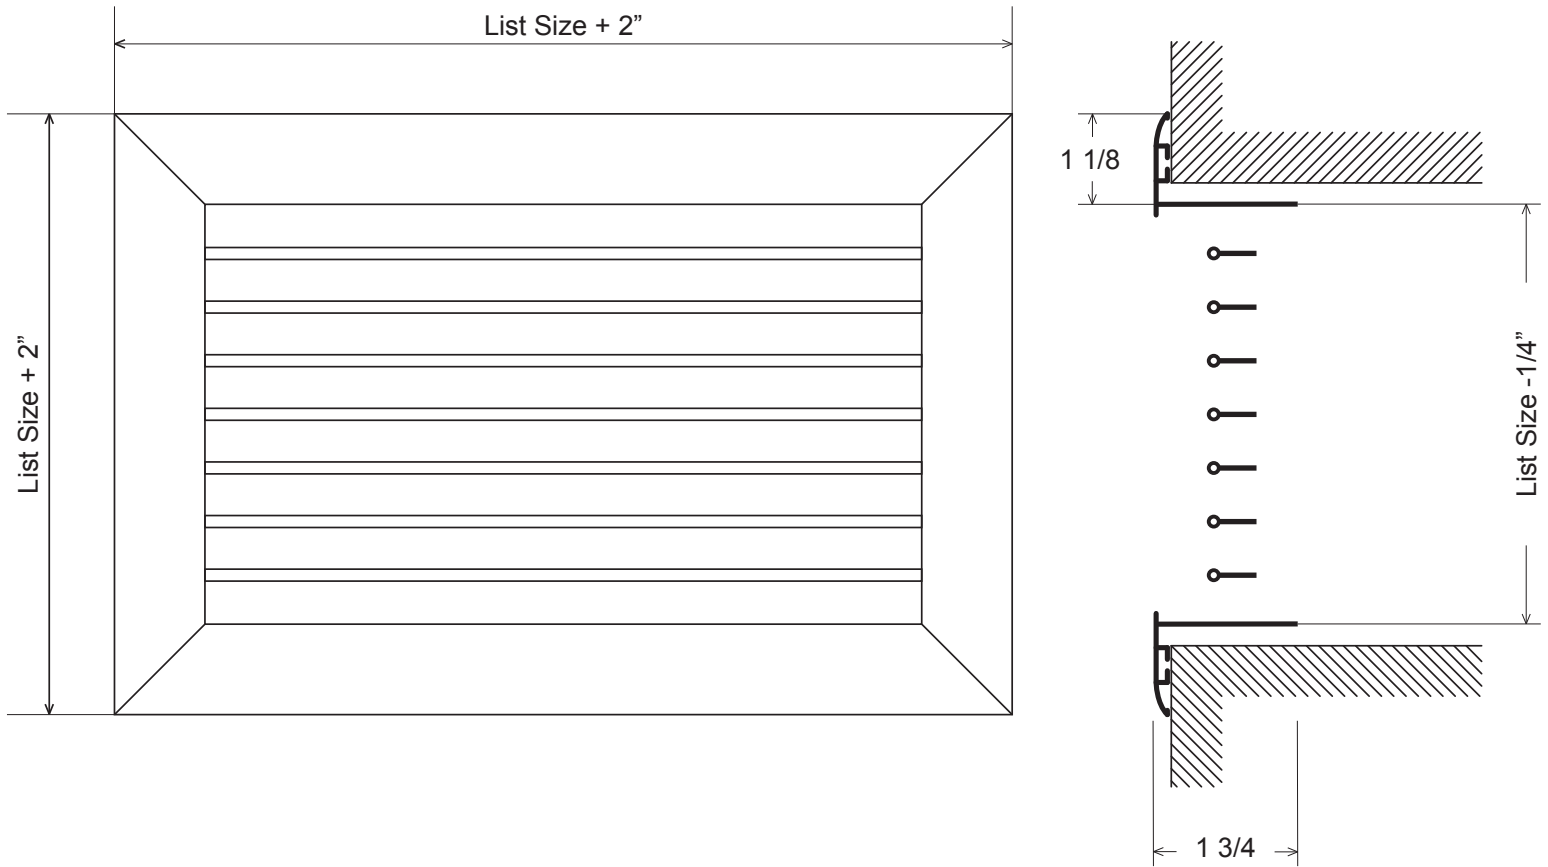

*Supply & Return Grilles  
Single Deflection*

## Model G200

ALL ALUMINUM CONSTRUCTION  
FULLY ADJUSTABLE BLADES  
5/8 BLADE SPACING  
BLADES OVER 24" ARE NON ADJUSTABLE  
WHITE OR MILL FINISH  
CUSTOM FINISHING CAN BE QUOTED

MODELS:

G200L BLADES PARALLEL TO LONG DIMENSION/MILL  
G200S BLADES PARALLEL TO SHORT DIMENSION/MILL  
G200LW BLADES PARALLEL TO LONG DIMENSION/WHITE  
G200SW BLADES PARALLEL TO SHORT DIMENSION/WHITE